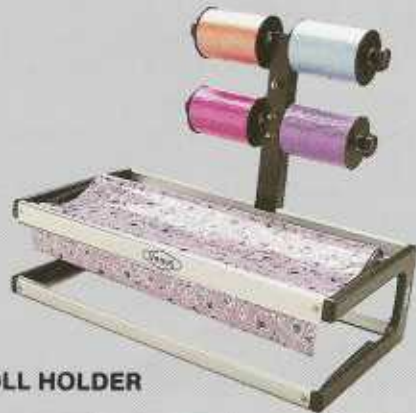

ROLL HOLDER