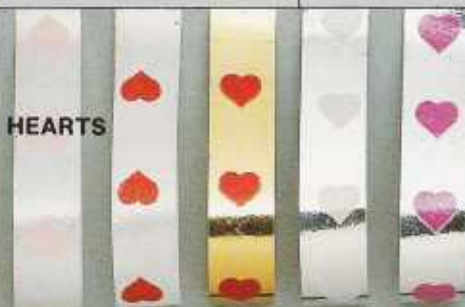

METALLIZED

HEARTS

TRICOLOUR

**ACCESSORIES**

(wide). Illustrated with 4 roll ribbon holder attachment, VH004 \$51.

**RIBBON MATE**

Easier and safer than scissors. Creates six types of curl in ribbon widths from 5 to 20mm. Use for splitting ribbon and cutting gift wrap too. \$22.50