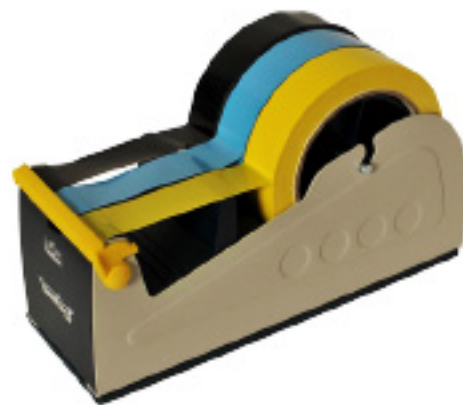

VH443 Benchtop Tape Dispenser